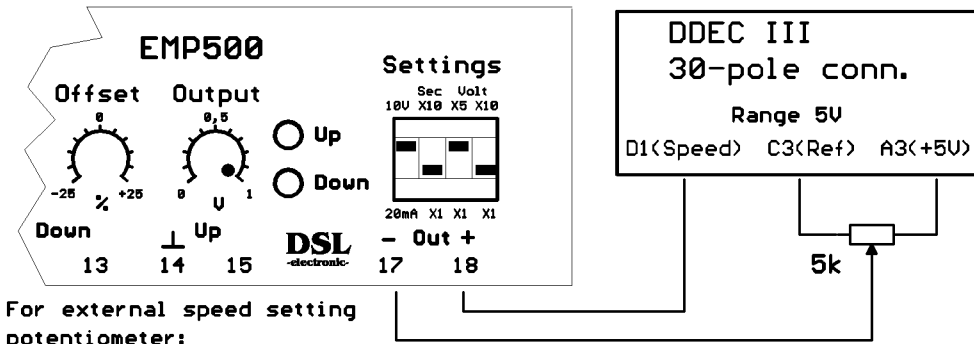

13. Detroit Diesel DDEC-III electronic governor

For external speed setting potentiometer:

16.

14.

17.

15.

18.