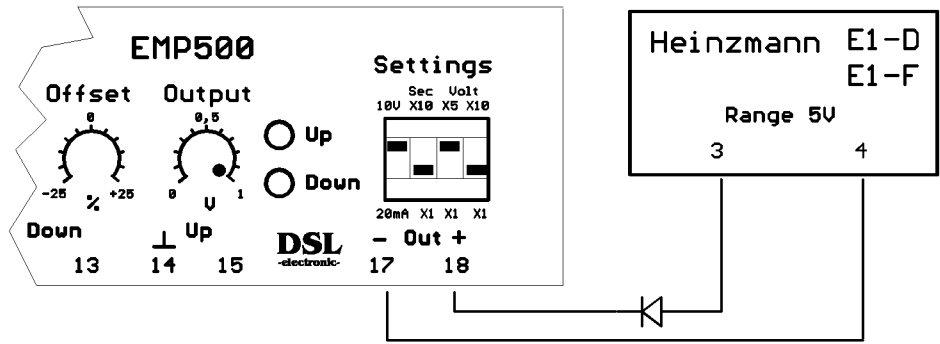

13. Detroit Diesel DDEC-III electronic governor

For external speed setting potentiometer:

16.

14.

17.

15.

18.