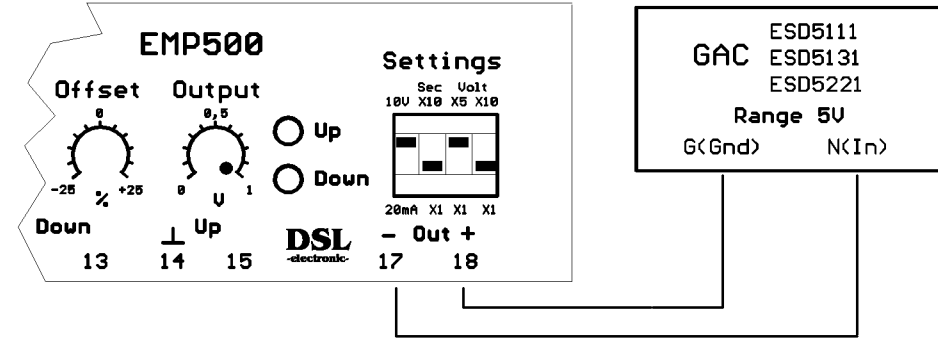

13. Detroit Diesel DDEC-III electronic governor

For external speed setting potentiometer:

16.

14.

17.

15.

18.