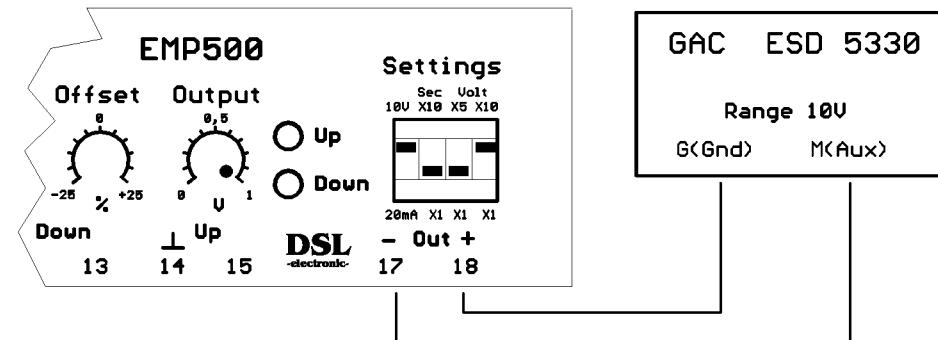

13. Detroit Diesel DDEC-III electronic governor

For external speed setting potentiometer:

16.

14.

17.

15.

18.